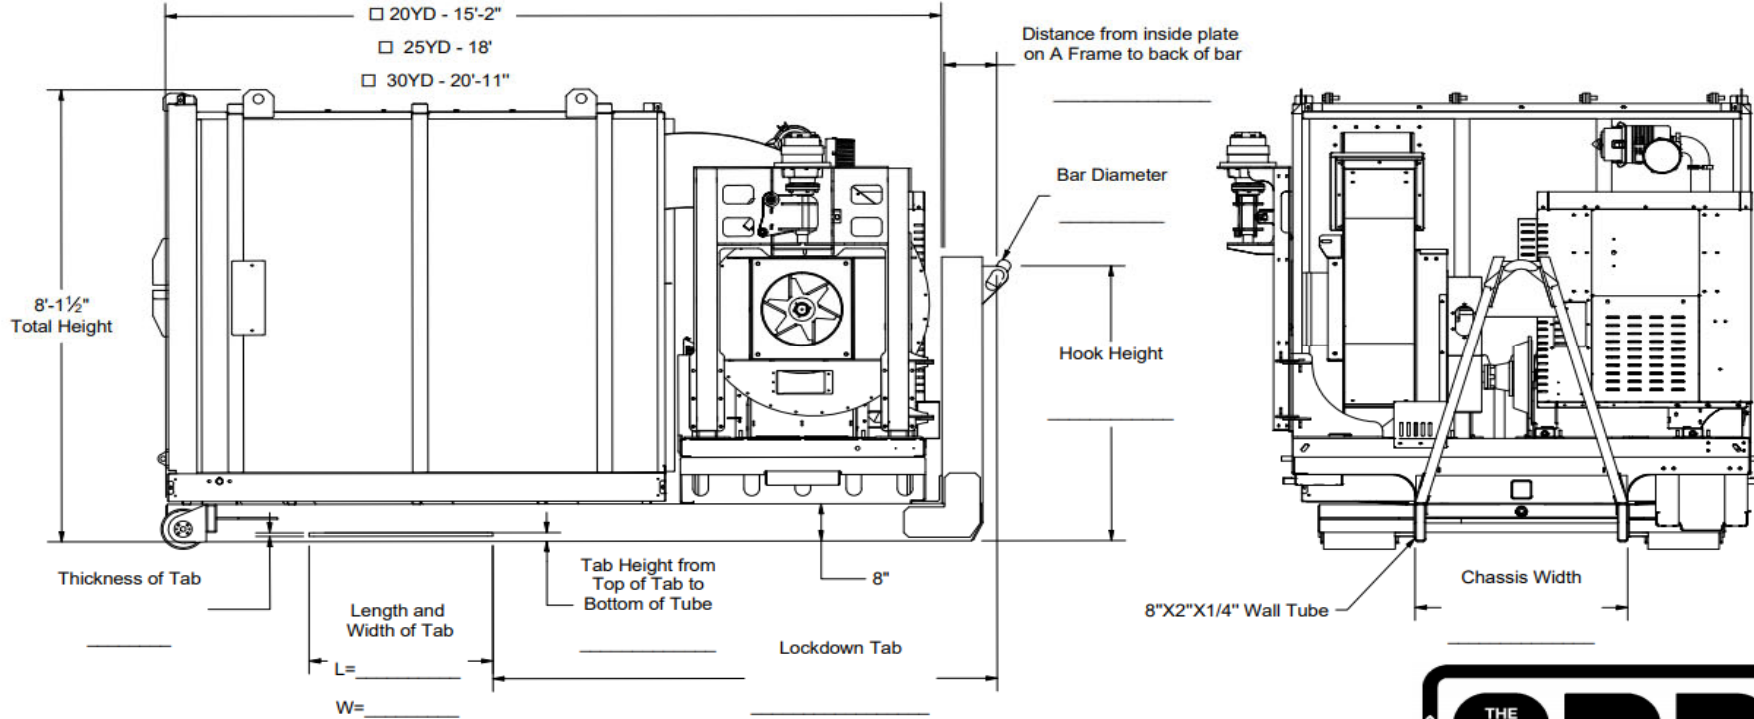

DCL800SMHL

Hooklift Model: _____
Customer Name (Print): _____
Customer Signature: _____

Date: _____

- Body Length
- 14YD - 12'-8"
 - 20YD - 15'-2"
 - 25YD - 18'
 - 30YD - 20'-11"

All Hook Heights, Widths and Lockdown Tabs are determined by the model of the hooklift. ODB upgrades the chassis rail and a frame tube size to 8" compared to the standard 6" tube size for hooklifts.