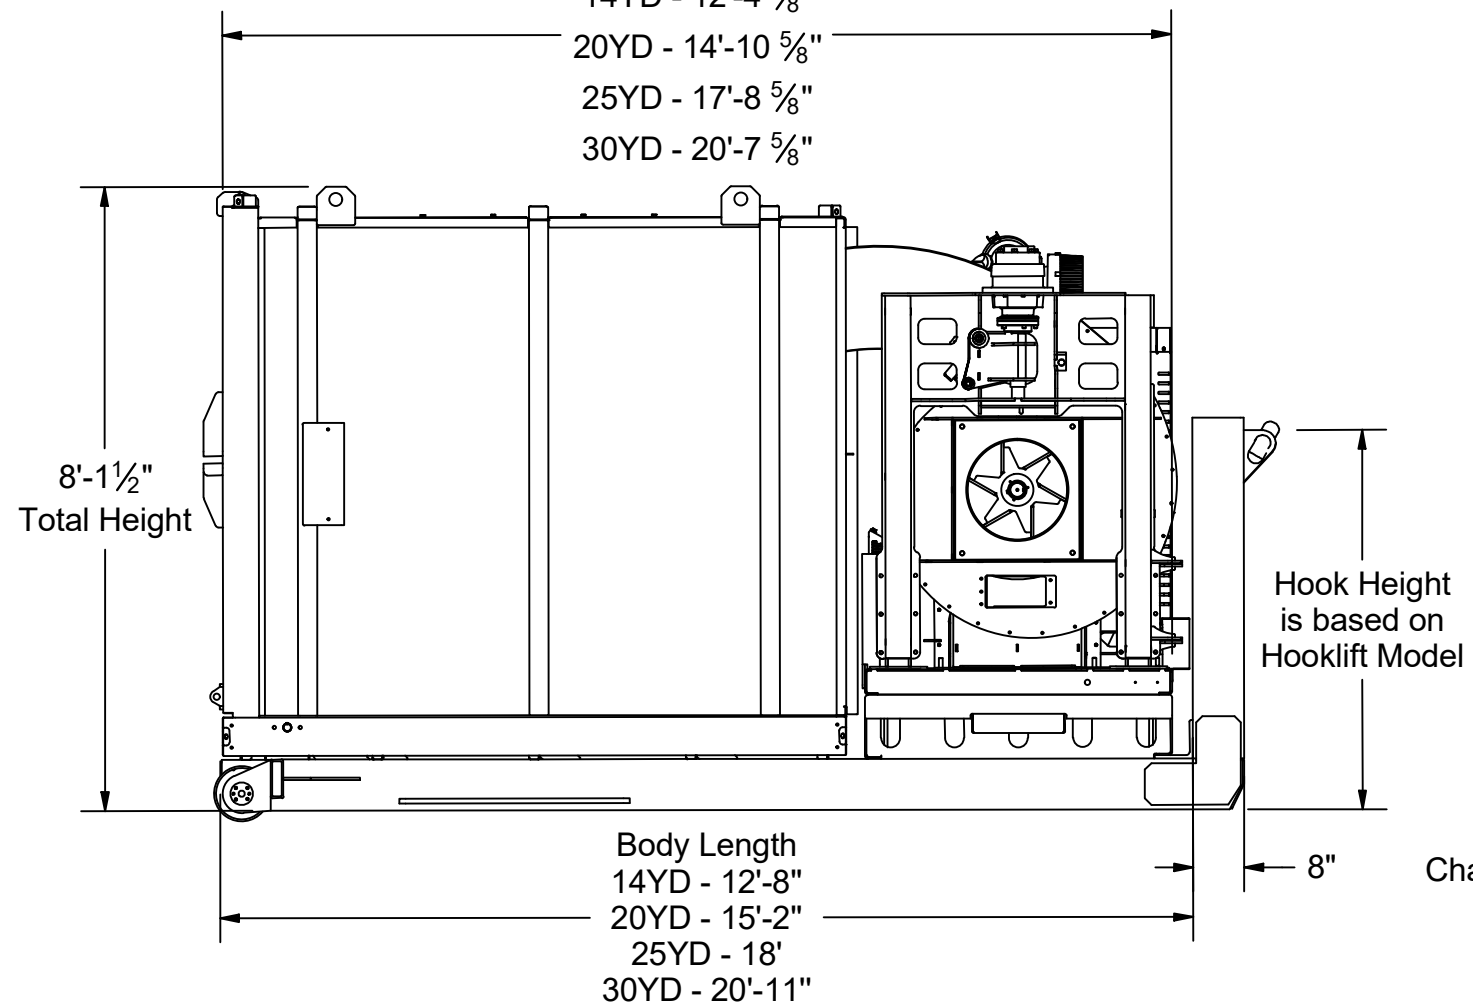

Total Length  
w/ Skid

14YD - 12'-4 5/8"

20YD - 14'-10 5/8"

25YD - 17'-8 5/8"

30YD - 20'-7 5/8"

Chassis Rail Tube size is based on  
model of hooklift provided  
(STD 8"X2"X1/4" Wall)

**DCL800SMHL**