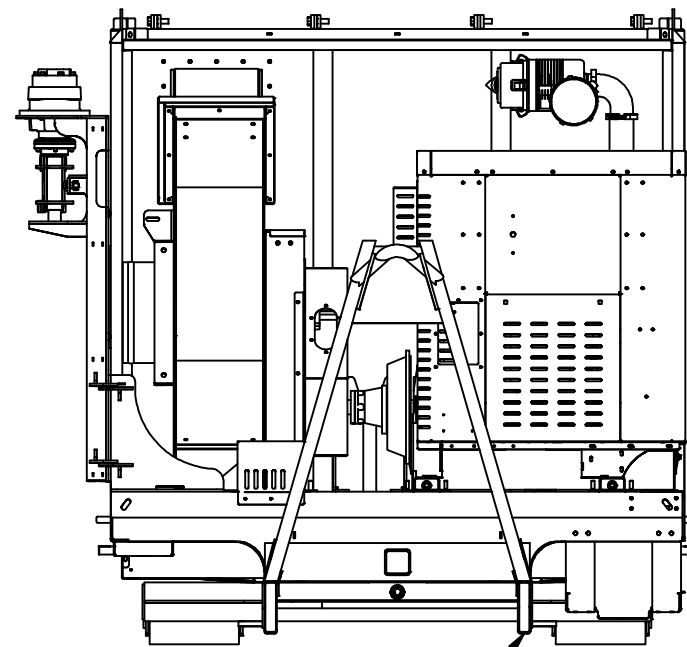

Total Length  
w/ Skid

14YD - 12'-4 5/8"

20YD - 14'-10 5/8"

25YD - 17'-8 5/8"

30YD - 20'-7 5/8"

Chassis Rail Tube size is based on  
model of hooklift provided  
(STD 8"X2"X1/4" Wall)

**DCL800SMHL**