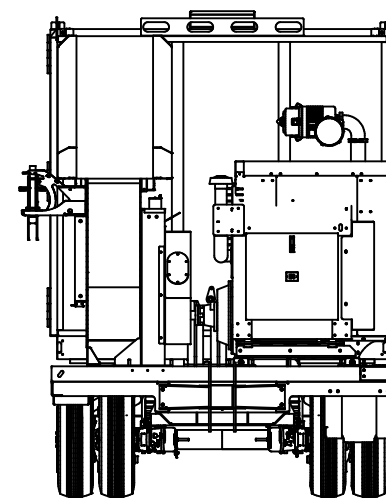

Total Length
w/ Skid

14YD - 12'-3 1/4"

20YD - 14'-8 3/4"

25YD - 17'-7 3/4"

30YD - 20'-6 3/4"

8'-4 3/8"

Total Length

14YD - 20'-7 5/8"

20YD - 23'-1 1/8"

25YD - 26'-1/8"

30YD - 28'-11 1/8"

****DCL800TM****
Length, Width and
Height Dimensions