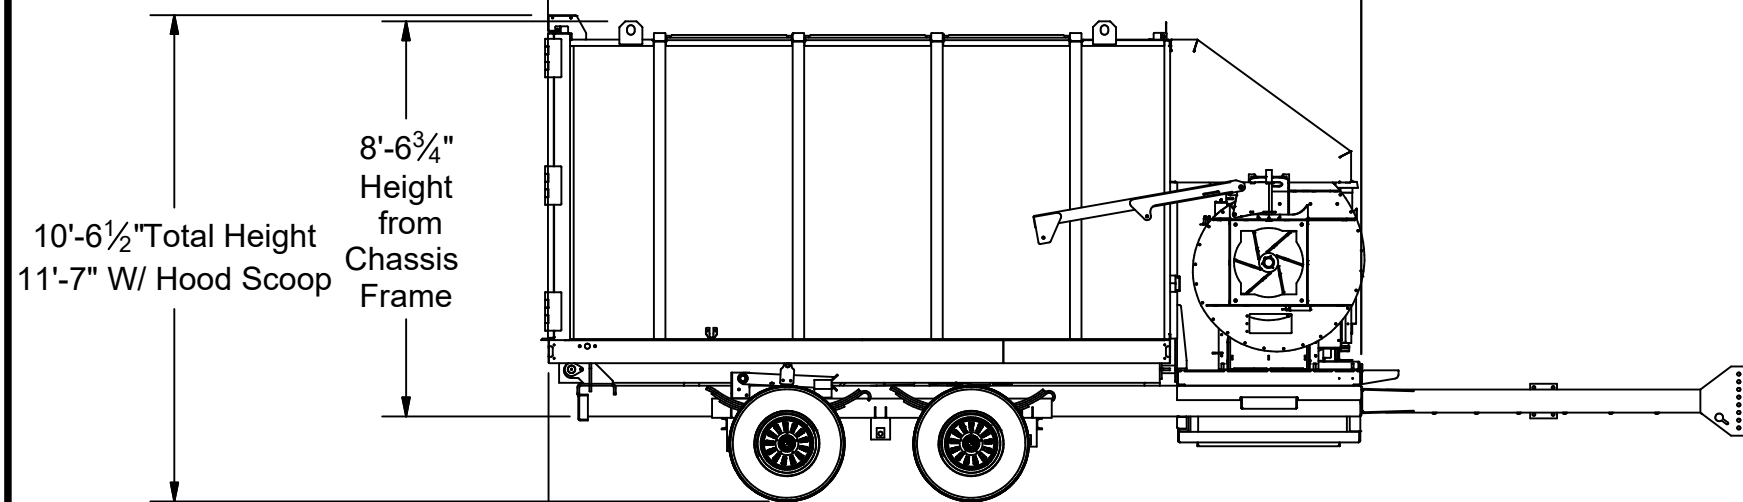

Total Length
w/ Skid

14YD - 12'-3 1/4"

20YD - 14'-8 3/4"

25YD - 17'-7 3/4"

30YD - 20'-6 3/4"

8'-4 3/8"

Total Length

14YD - 20'-7 5/8"

20YD - 23'-1 1/8"

25YD - 26'-1/8"

30YD - 28'-11 1/8"

****DCL800TM****
Length, Width and
Height Dimensions