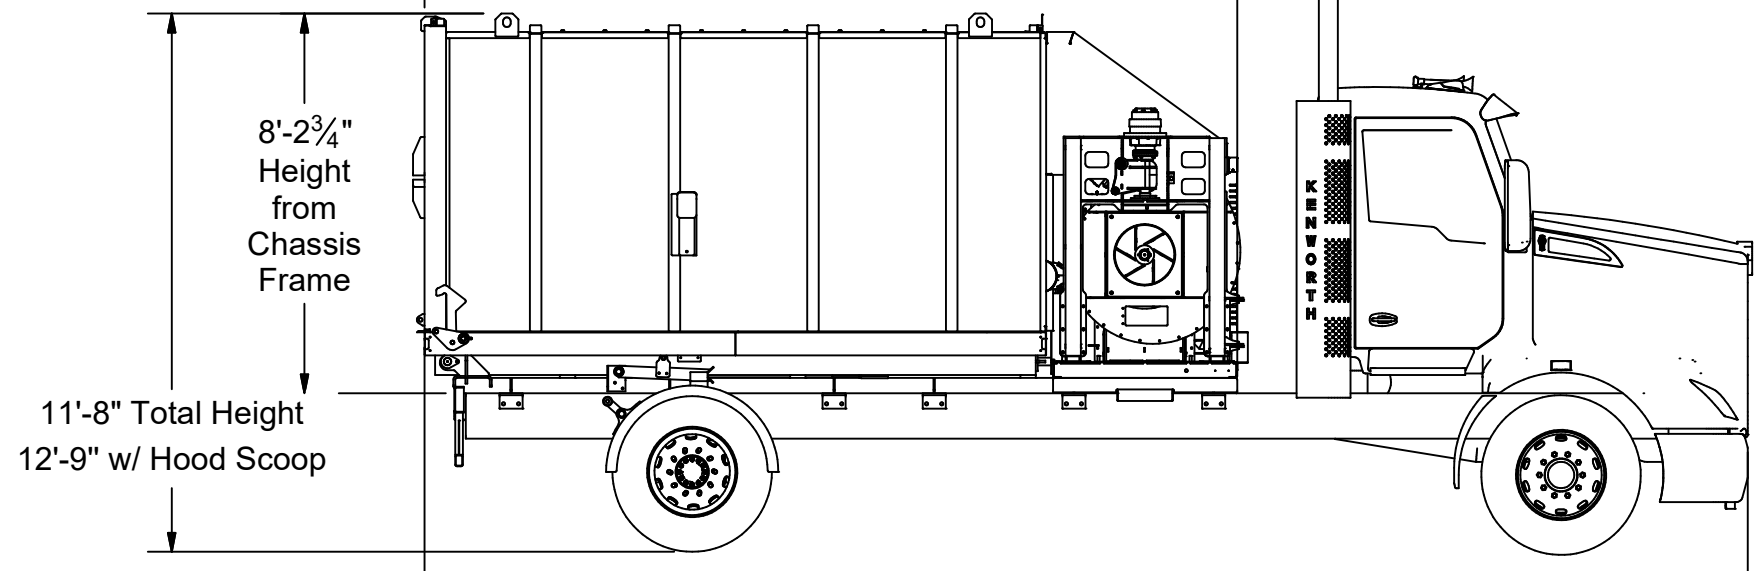

Total Length  
w/ Skid  
14YD - 12'-3 1/4"  
20YD - 14'-8 3/4"  
25YD - 17'-7 3/4"  
30YD - 20'-6 3/4"

Total Length  
14YD - 23'-6"  
20YD - 25'-11 1/2"  
25YD - 28'-8 3/4"  
30YD - 31'-7 1/4"

**\*\*DCL800SM\*\***  
Length, Width and  
Height Dimensions