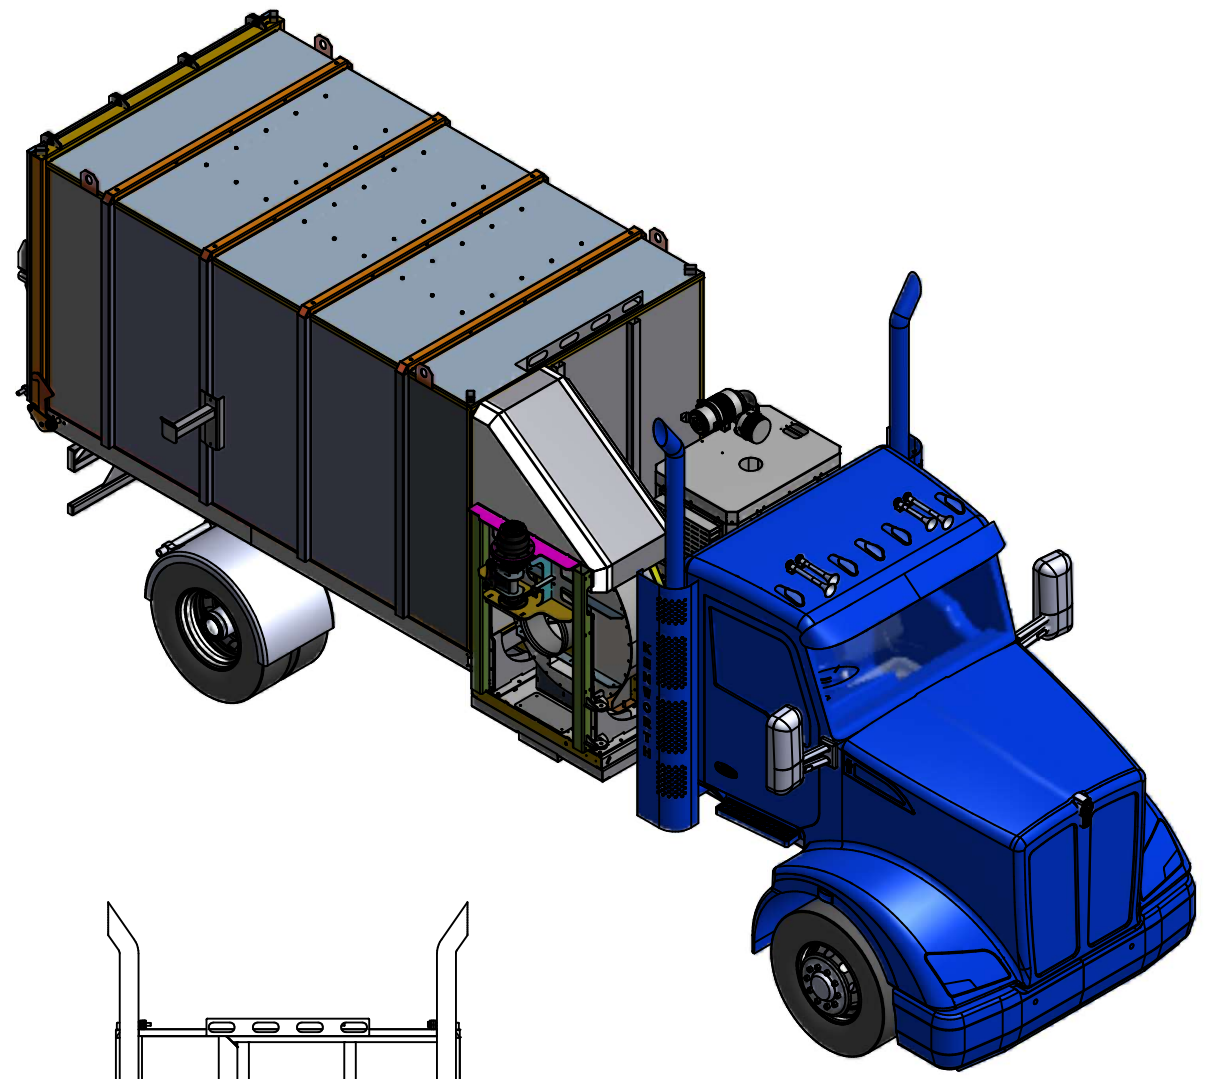

Total Length  
w/ Skid  
14YD - 12'-3 1/4"  
20YD - 14'-8 3/4"  
25YD - 17'-7 3/4"  
30YD - 20'-6 3/4"

Total Length  
14YD - 23'-6"  
20YD - 25'-11 1/2"  
25YD - 28'-8 3/4"  
30YD - 31'-7 1/4"

**\*\*DCL800SM\*\***  
Length, Width and  
Height Dimensions