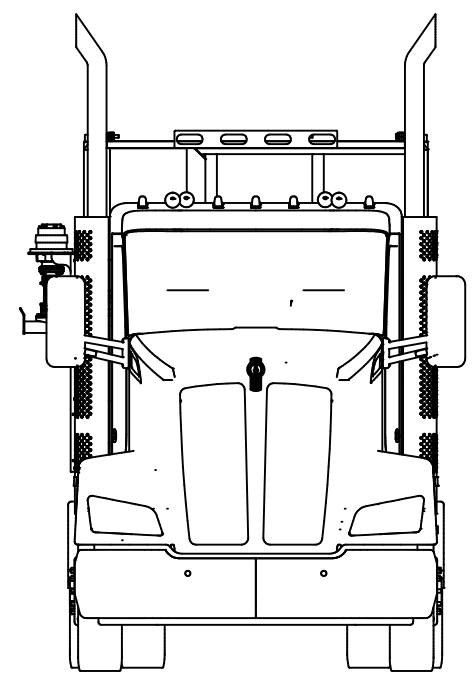

Total Length  
w/ Skid  
14YD - 12'-3 1/4"  
20YD - 14'-8 3/4"  
25YD - 17'-7 3/4"  
30YD - 20'-6 3/4"

Total Length  
14YD - 23'-6"  
20YD - 25'-11 1/2"  
25YD - 28'-8 3/4"  
30YD - 31'-7 1/4"

**\*\*DCL800SM\*\***  
Length, Width and  
Height Dimensions